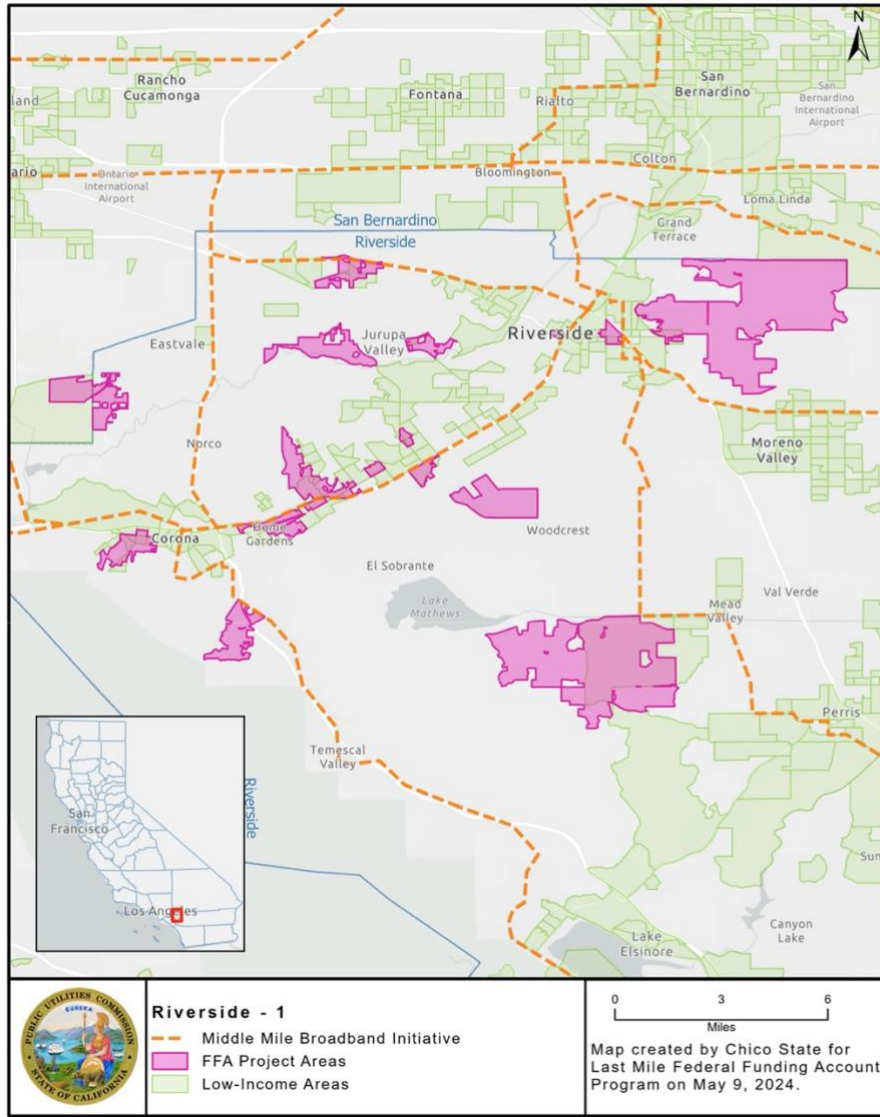

Map of Riverside - 1

AT&T Services, Inc.- Riverside-1- Riverside County

Applicant	Project Name	Estimated Unserviced Population	Estimated Unserviced Locations	Awarded Amount
AT&T	Riverside - 1	34,450	3,394	\$11,580,196