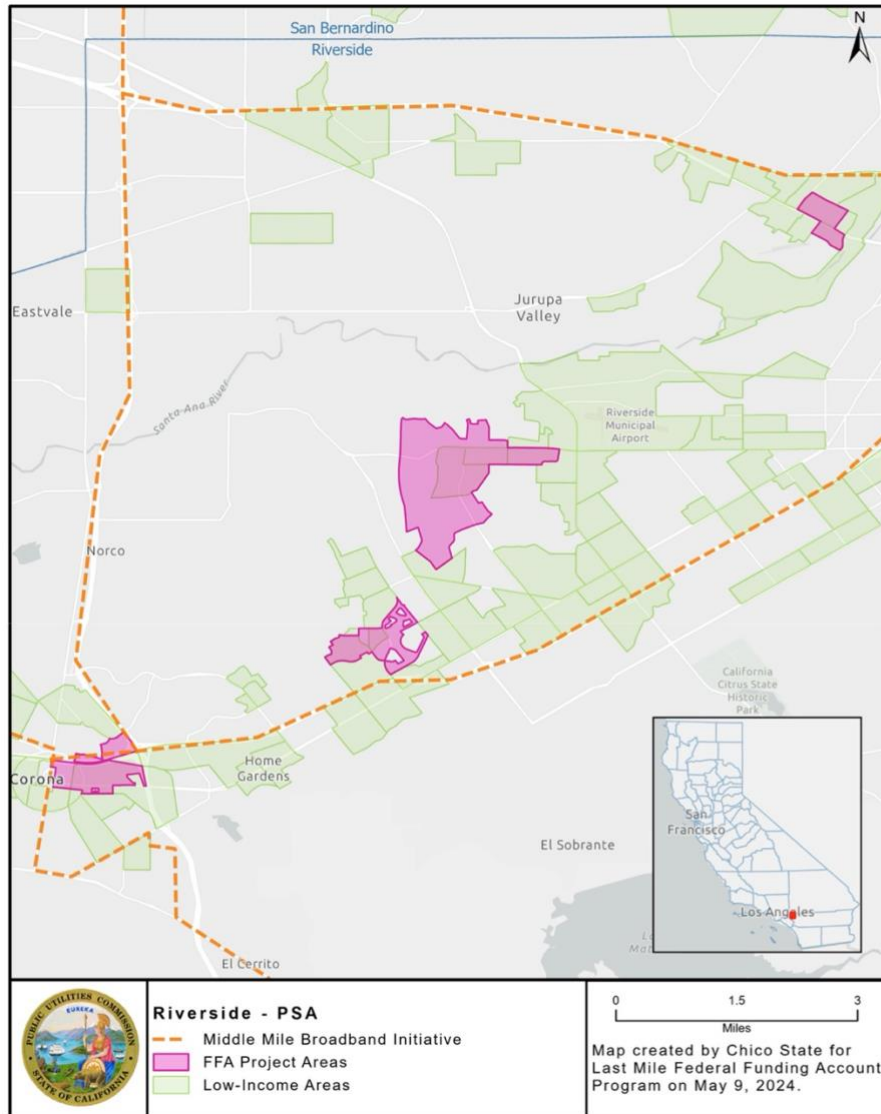

**Map of Riverside - PSA**

**AT&T Services, Inc.- Riverside-PSA- Riverside County**

Applicant	Project Name	Estimated Unserved Population	Estimated Unserved Locations	Awarded Amount
AT&T	RIVERSIDE - PSA	3,980	331	\$156,949